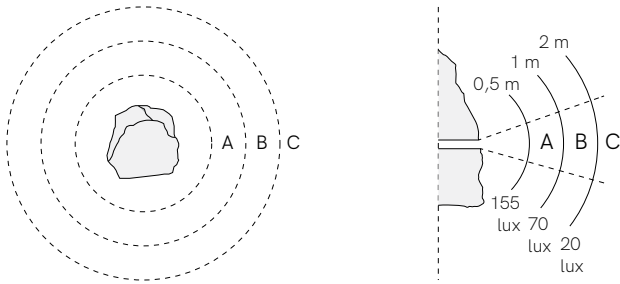

Tecnical Specifications Sheet

SOFT | MENHIR DI LUCE

lighting system

IT

Sistema di illuminazione led in pietra naturale per uso esterno. Una fonte luminosa sul piano orizzontale con emissione costante della luce nello spazio circostante. Struttura centrale in acciaio inox Aisi 316L e cavo di alimentazione in neoprene con connettore stagno precablato.

Standard textures: Marmo Italian Flowery Grey, Marmo Trani. Altre texture su richiesta. Fatto a mano in Italia.

FR

Système d'éclairage à LED en pierre naturelle pour extérieur. Une source lumineuse sur le plan horizontal avec une émission constante de lumière dans l'espace environnant. La structure interne est en acier inoxydable Aisi 316L et le câble électrique est en Néoprène avec un connecteur étanche pré-câblé.

Textures standard: Marbre Italian Flowery Grey, Marbre Trani. Autres textures sur demande. Fabriqué à la main en Italie.

Technical Features

Power supply	24V Dc
Light levels	1
Total consumption	7 W
Luminous flux	110 Lm
Standard Color Temperature	3.500 °K
Light source duration	30.000 h
Cable length (with pre-wired connector)	1,5 m
IP Protection rating	IP 68
Recommended input	NPF-40-24
* Indicative weight	70-90 kg
* Indicative dimensions	25x35x40 cm

* Values merely indicative due to the nature of the product. All models are different in size and weight.

**Power Supply must be dimensionated with the summary of consumption (Watts) of all pieces.

EN

Led lighting system in natural stone for outdoor use. One bright horizontal section with a constant light emission in the surrounding space. The internal structure is in stainless steel Aisi 316L and the power cable is in Neoprene with a pre-wired waterproof connection joint.

Standard Textures: Italian Flowery Grey Marble, Trani Marble. Further texture upon request. Handcrafted in Italy.

DE

Led Beleuchtungssystem aus Naturstein für den Außenbereich. einer horizontalen Lichtquelle mit einer konstanten Lichtemission in den umgebenden Raum. Die innere Struktur besteht aus Edelstahl Aisi 316L, das Stromkabel aus Neopren mit vorverdrahtetem wasserdichtem Anschlussstecker.

Standard-Texturen: Marmor Italian Flowery Grey, Marmor Trani. Weitere Texturen auf Anfrage. Handgefertigt in Italien.