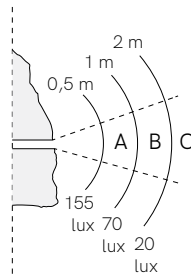

IT

Sistema di illuminazione led in pietra naturale per uso esterno. Una fonte luminosa inclinata rispetto al piano orizzontale con emissione costante della luce nello spazio circostante. Struttura centrale in acciaio inox Aisi 316L e cavo di alimentazione in neoprene con connettore stagno precablato.

Standard textures: Marmo Italian Flowery Grey, Marmo Trani. Altre texture su richiesta. Fatto a mano in Italia.

FR

Système d'éclairage à LED en pierre naturelle pour extérieur. Une source lumineuse inclinée par rapport au plan horizontal avec une émission constante de lumière dans l'espace environnant. La structure interne est en acier inoxydable Aisi 316L et le câble électrique est en Néoprène avec un connecteur étanche pré-câblé.

Textures standard: Marbre Italian Flowery Grey, Marbre Trani. Autres textures sur demande. Fabriqué à la main en Italie.

EN

Led lighting system in natural stone for outdoor use. One bright inclined section with a constant light emission in the surrounding space. The internal structure is in stainless steel Aisi 316L and the power cable is in Neoprene with a pre-wired waterproof connection joint.

Standard Textures: Italian Flowery Grey Marble, Trani Marble. Further texture upon request. Handcrafted in Italy.

DE

Led Beleuchtungssystem aus Naturstein für den Außenbereich. Einer geneigten Lichtquelle im Vergleich zum Horizontalen, mit einer konstanten Lichtemission in den umgebenden Raum. Die innere Struktur besteht aus Edelstahl Aisi 316L, das Stromkabel aus Neopren mit vorverdrahtetem wasserdichtem Anschlussstecker.

Standard-Texturen: Marmor Italian Flowery Grey, Marmor Trani. Weitere Texturen auf Anfrage. Handgefertigt in Italien.