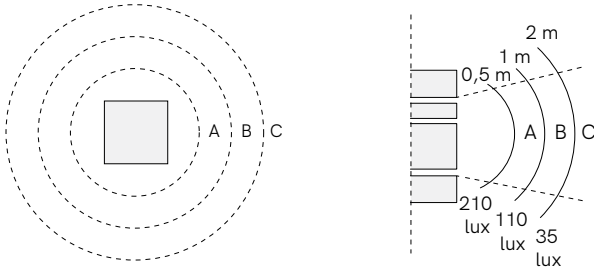

Tecnical Specifications Sheet

MINIMAL | MENHIR MINIMAL

lighting system

Technical Features

Power supply	24V Dc
Light levels	3
Total consumption	21 W
Luminous flux	380 Lm
Standard Color Temperature	3.500 °K
Light source duration	30.000 h
Cable length (with pre-wired connector)	1,5 m
IP Protection rating	IP 68
Recommended input	NPF-40-24
* Indicative weight	130-160 kg
* Indicative dimensions	30x30x60 cm

* Values merely indicative due to the nature of the product. All models are different in size and weight.

**Power Supply must be dimensionated with the summary of consumption (Watts) of all pieces.

380
LUMEN